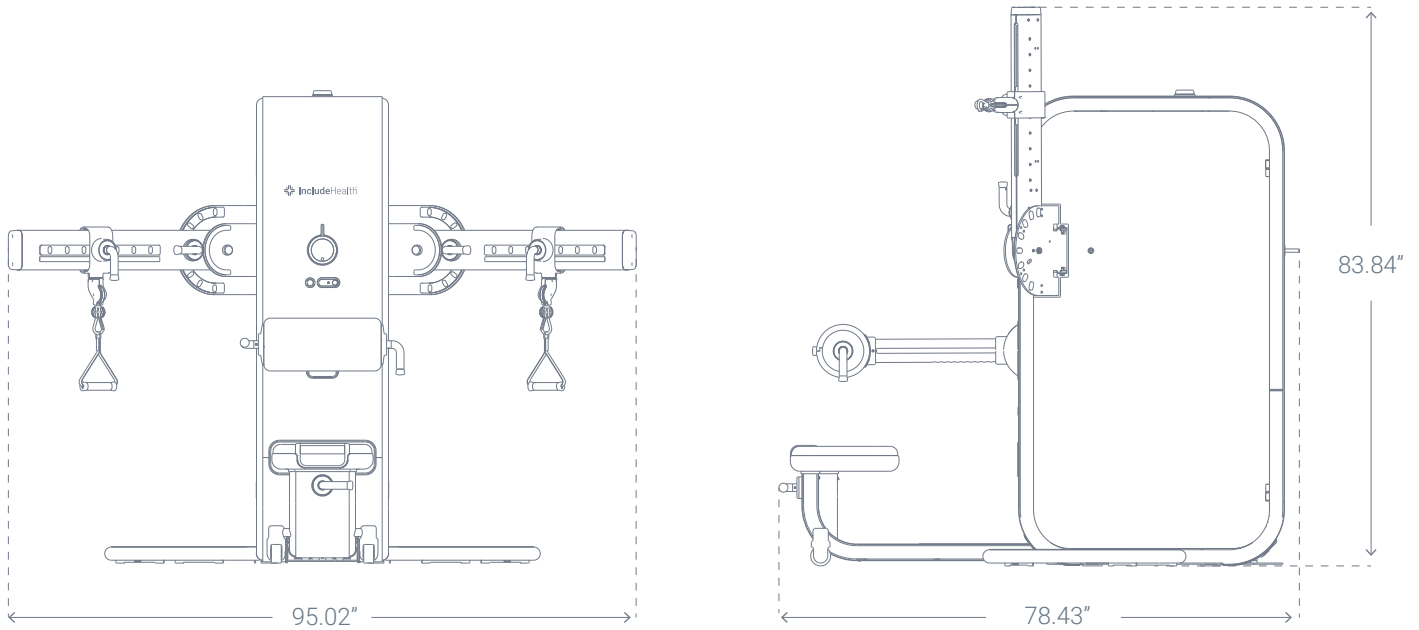

# The Access Strength™ Technical Specs

**Max Height**  
83.84 in (arms vertical)

**Total Weight Resistance**  
190 lbs

**Machine Total Weight**  
Approx. 800 lbs

**Max Width**  
95.02 in (arms horizontal)

**Resistance Increments**  
2.5lbs per arm

**Power Requirement**  
120V

**Max Depth**  
78.4 in (seat fully extended)

**Pulley Ratio**  
4:1

**Connectivity**  
WiFi or Ethernet

## Optimal Placement

For those facilities that are limited in space, the most efficient location for The Access Strength is along the corner of the room minimizing the surrounding space requirements.

Recommended to be placed within 6 feet of power outlet